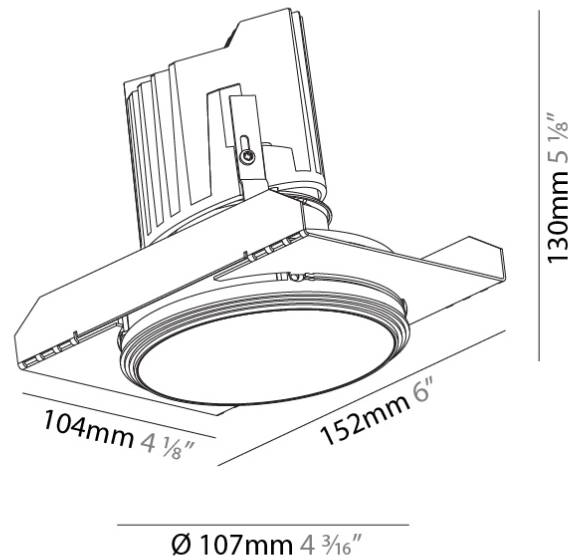

ELECTRICAL

Lamp Type: LED (Zhaga Standard)
Input Wattage (W): 13
Total Output Wattage (W): 11.8
Dimming: Tri-Mode (Non-Dimming and Phase Dimming (120Vac only) and 0-10V Dimming)
Driver Included: No
Driver Location: Recessed Housing
Driver Type: Constant Current - Universal
Driver Class: Class 2
Housing: See components
Input Voltage (V): 120 - 277
Constant Current (MA): 350

LED

Number of LEDs: 1
Color Temperature (°K): 2700 / 3000 / 3500 / 4000
Max. Delivered Lumen (lm): 876 / 909 / 955 / 974
Nominal Lumen (lm): 1304 / 1352 / 1421 / 1450
CRI: >90 CRI
Efficiency (%): 87.9 / 88.4 / 87.9
Lamp Life (hrs): 50000
Upon Request: RGB-W Tunable White Special Color Temperature Special LED

OPTICAL

Reflector°: 18 / 42 / 60
Optic°: Lens Pack - No Lens / Linear Spread Lens / Honeycomb / Spread Lens
Upon Request: Special Beam Angles

RATINGS AND CERTIFICATIONS

382, F 416-247-9319, www.zaneen.com
Certified by Intertek for North American Standards at the end of the existing Model #. For assistance on 'custom' specifications, contact zteam@zaneen.com.
In a constant effort to supply the best product, we reserve the right to change specifications or materials without notice. The most recent specification sheets are found at zaneen.com
IP rating: IP20