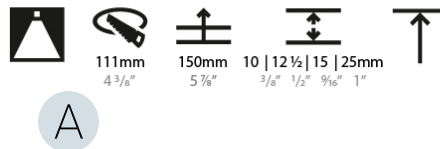

GENERAL

Series: Bioniq
 Subseries: Bioniq Round Deep
 Brand: Prolicht
 Division: Architectural
 Mounting Type: Trimless
 Mounting Location: Ceiling
 Subcategory: Downlight

PHYSICAL

Shape: Round
 Diameter (mm): 107
 Diameter (in): 4 3/16
 Height (mm): 130
 Height (in): 5 1/8
 Ceiling Thickness (mm): 10 / 12.5 / 15 / 25
 Ceiling Thickness (in): 3/8 or 1/2 or 9/16 or 1
 Min. Recessing Depth (mm): 150
 Min. Recessing Depth (in): 5 7/8
 Light Distribution: Downlight
 Weight (kg): 0.646
 Weight (lbs): 1.42
 Fixture Finish: SSR / BKV / CWI / CRY / HAB / UFT / ITA / RUA / FTG / MYG / LOD / PUS / FRO / FUP / KIA / POP / BLS / SPG / MEY / GOH / GUM / CHC / COM / ABZ / JAG / OBR / MOS / ROR
 Fixture Material: Aluminum Die Cast
 Cut-out Measurements: Ø 111mm / 4 3/8"
 Upon Request: Unique Ceiling Thickness

LED

Number of LEDs: 1
 Color Temperature (°K): 2700 / 3000 / 3500 / 4000
 Max. Delivered Lumen (lm): 876 / 909 / 955 / 974
 Nominal Lumen (lm): 1304 / 1352 / 1421 / 1450
 CRI: >90 CRI
 Efficiency (%): 87.9 / 88.4 / 87.9
 Lamp Life (hrs): 50000
 Upon Request: RGB-W Tunable White Special Color Temperature Special LED

OPTICAL

Reflector°: 18 / 42 / 60
 Optic°: Lens Pack - No Lens / Linear Spread Lens / Honeycomb / Spread Lens
 Upon Request: Special Beam Angles

RATINGS AND CERTIFICATIONS

382, F 416-247-9319, www.zaneen.com
 Certified by Intertek for North American Standards at the end of the existing Model #. For assistance on 'custom' specifications, contact zteam@zaneen.com.
 In a constant effort to supply the best product, we reserve the right to change specifications or materials without notice. The most recent specification sheets are found at zaneen.com
 IP rating: IP20